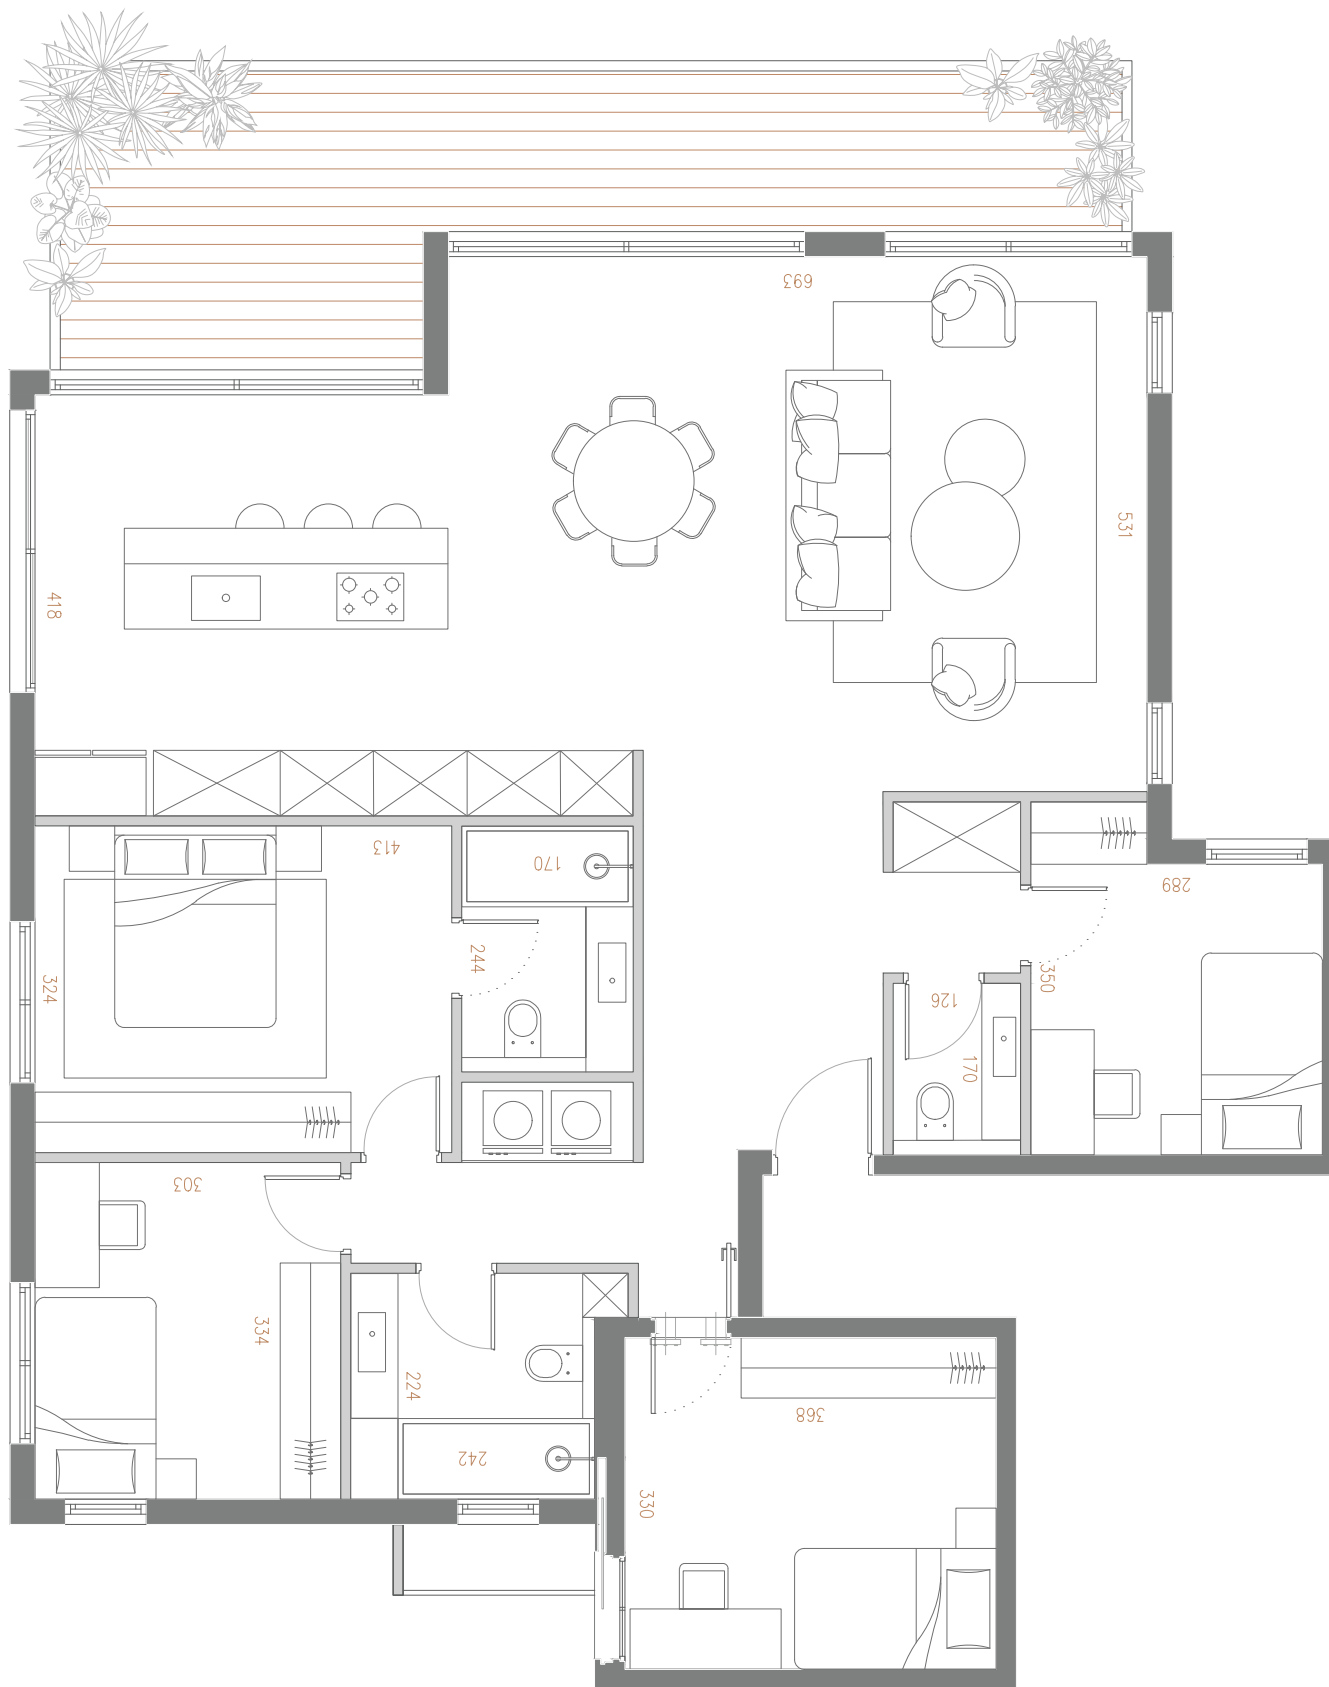

Apt. 21B

145 ^{SQM} +23 ^{SQM} Balcony

P 1 Classic Parkings