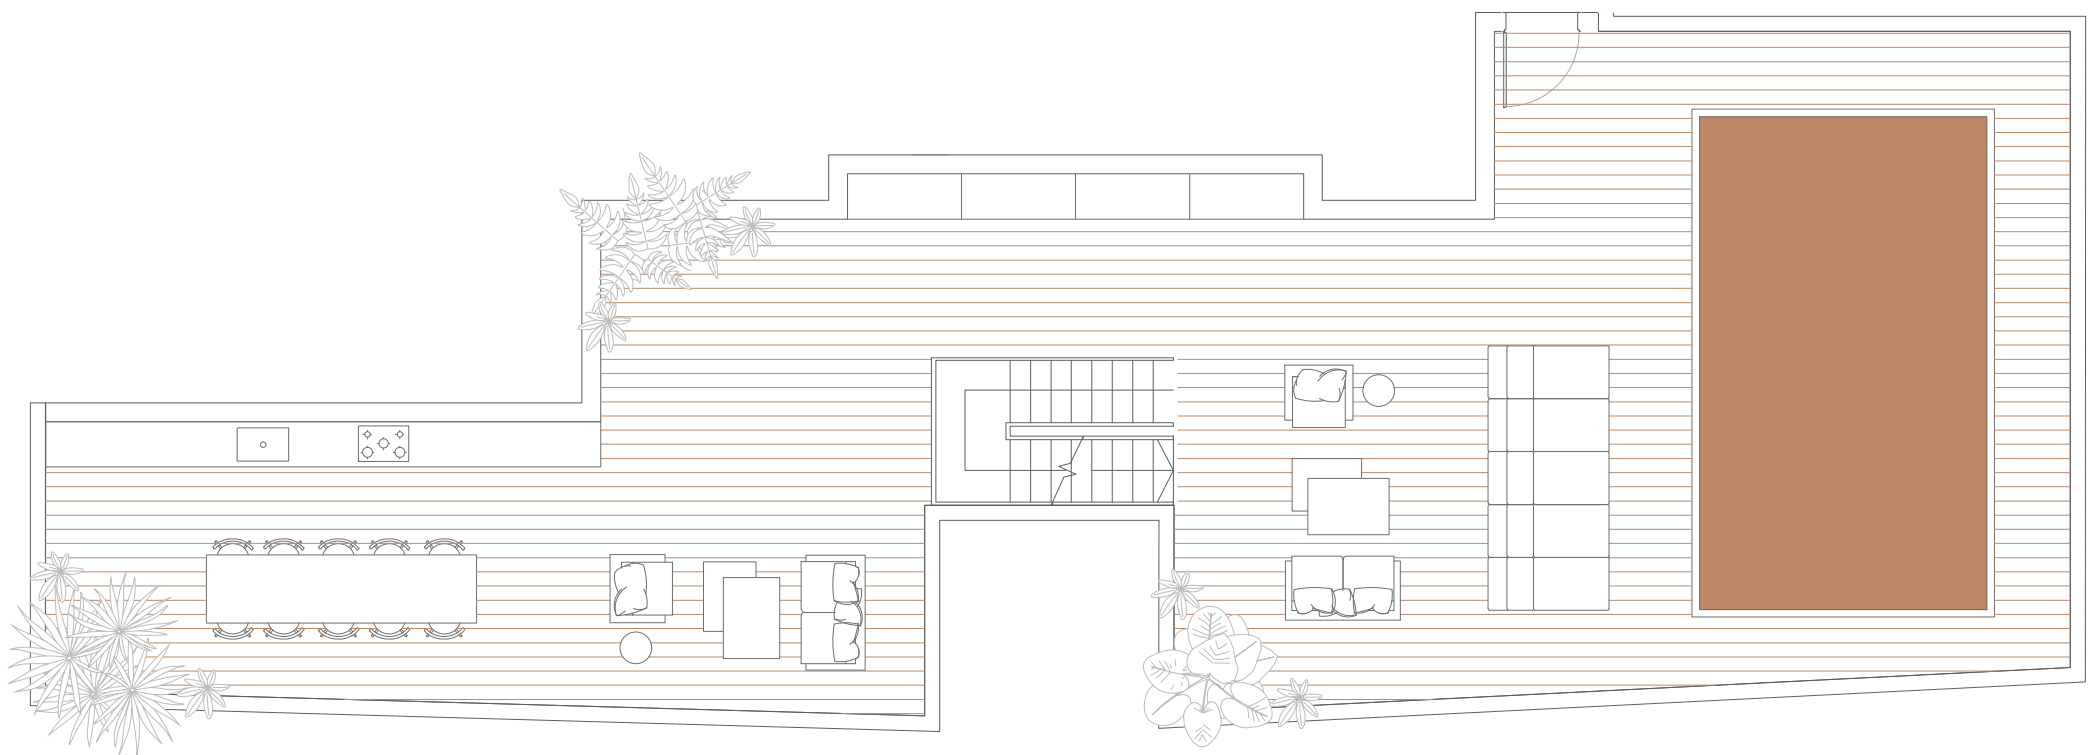

Apt. 24B+23B+22A

475 ^{sqm} +128+186 ^{sqm} Outdoor

P 2 Classic Parkings

Apt. 24B+23B+22A

475 ^{sqm} +128+186 ^{sqm} Outdoor

P 2 Classic Parkings

רח' שמעון התרסי